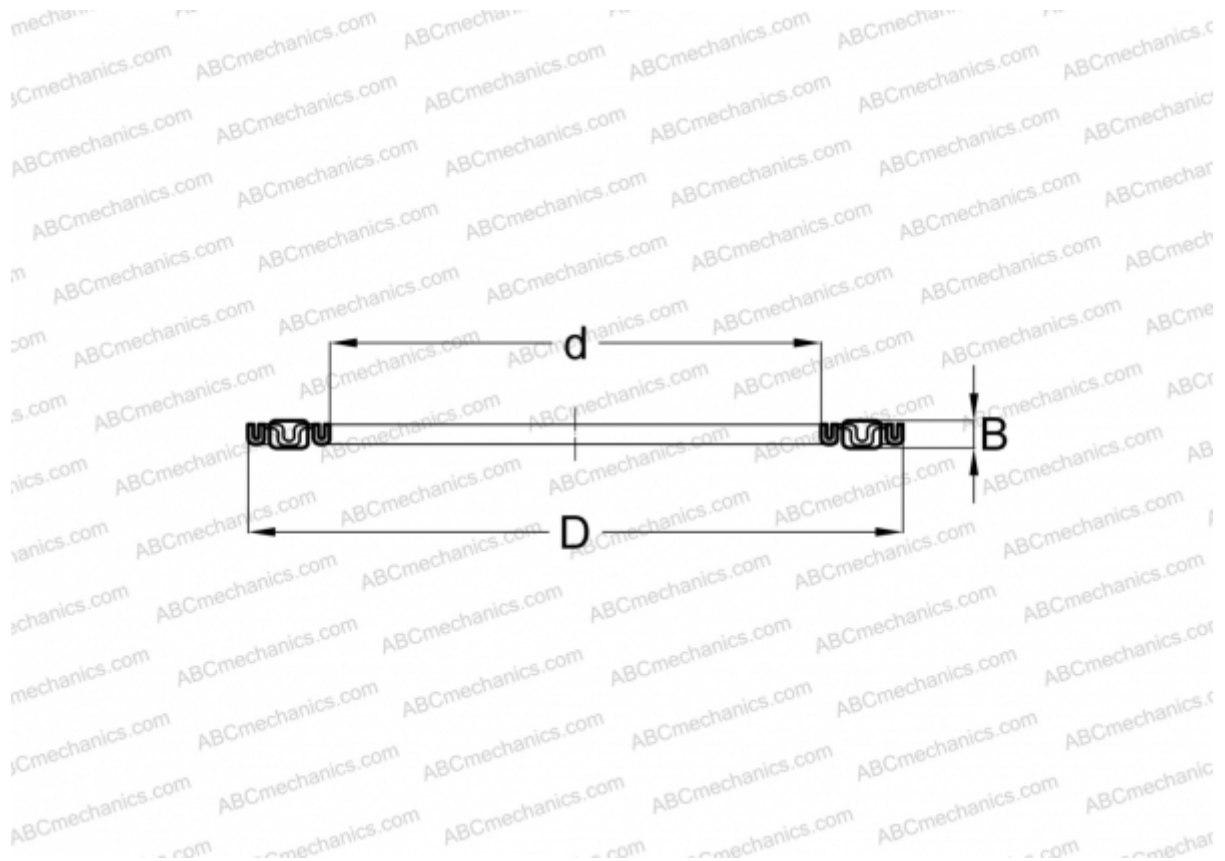

AXK0414-TV INA

Needle roller thrust bearings

TYPE: Roller bearings, Thrust roller bearing, Needle, Needle roller and cage assemblies, single direction

Technical specification

DIMENSIONS, MM

d	4,000
D	14,000
B	2,000

WEIGHT, KG 0,001

MANUFACTURER [INA](#)

INTERCHANGE

ABC	AXK 0414
FAG	AXK0414-TV