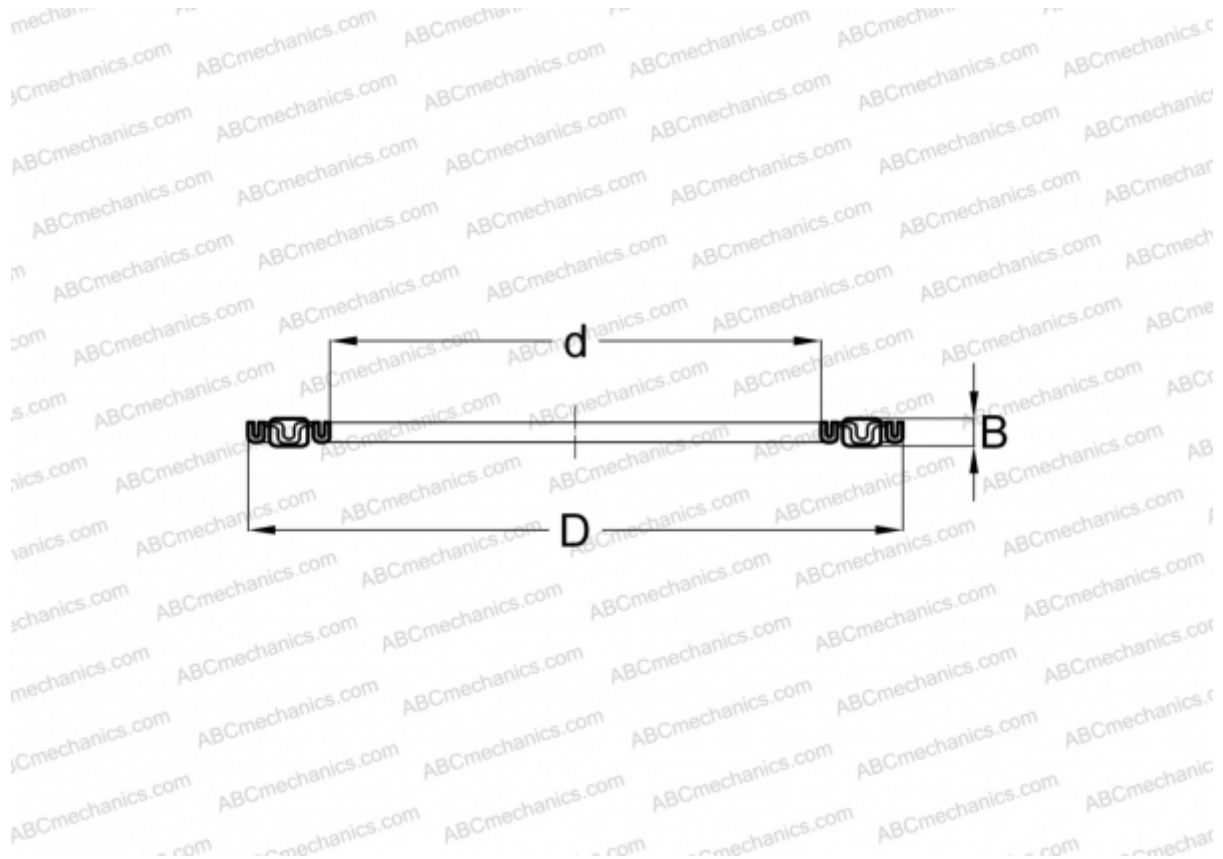

AXK0515-TV FAG

Needle roller thrust bearings

TYPE: Roller bearings, Thrust roller bearing, Needle, Needle roller and cage assemblies, single direction

Technical specification

DIMENSIONS, MM

d	5,000
D	16,000
B	2,000

WEIGHT, KG 0,002

MANUFACTURER [FAG](#)

INTERCHANGE

ABC	AXK 0515
INA	AXK0515-TV
SKF	AXK 0515 TN