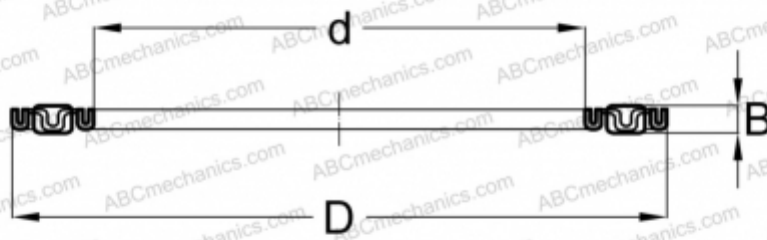

## AXK0515-TV INA

Needle roller thrust bearings

TYPE: Roller bearings, Thrust roller bearing, Needle, Needle roller and cage assemblies, single direction

### Technical specification

#### DIMENSIONS, MM

d	5,000
D	16,000
B	2,000

**WEIGHT, KG** 0,002

**MANUFACTURER** [INA](#)