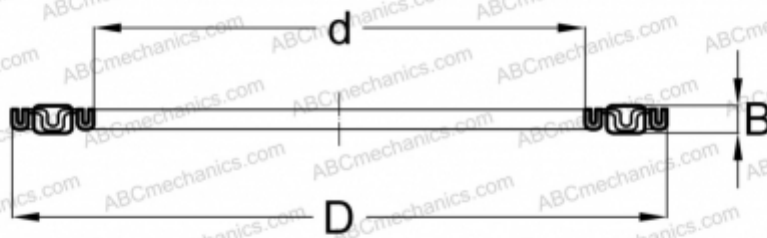

AXK0619-TV INA

Needle roller thrust bearings

TYPE: Roller bearings, Thrust roller bearing, Needle, Needle roller and cage assemblies, single direction

Technical specification

DIMENSIONS, MM

d	6,000
D	19,000
B	2,000