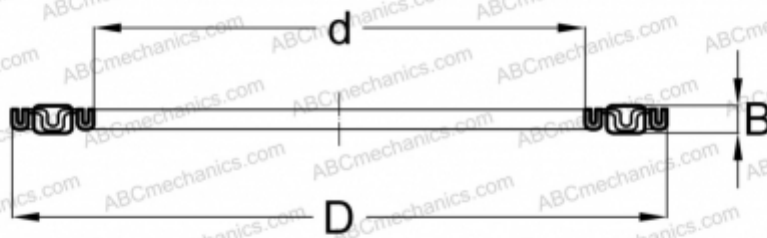

AXK0821-TV INA

Needle roller thrust bearings

TYPE: Roller bearings, Thrust roller bearing, Needle, Needle roller and cage assemblies, single direction

Technical specification

DIMENSIONS, MM

d	8,000
D	21,000
B	2,000

WEIGHT, KG 0,004

MANUFACTURER [INA](#)

INTERCHANGE

ABC	AXK 0821
FAG	AXK0821-TV
TORRINGTON	FNT-821
SKF	AXK 0821 TN