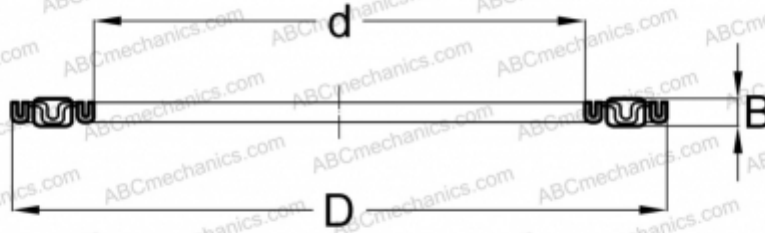

## AXK 1226 ABC

Needle roller thrust bearings

TYPE: Roller bearings, Thrust roller bearing, Needle, Needle roller and cage assemblies, single direction

### Technical specification

#### DIMENSIONS, MM

d	12,000
D	26,000
B	2,000

**WEIGHT, KG** 0,005

**MANUFACTURER** [ABC](#)