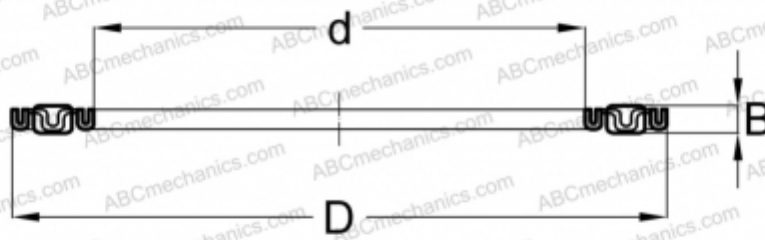

AXK1226/ ANK1226 FAG

Needle roller thrust bearings

TYPE: Roller bearings, Thrust roller bearing, Needle, Needle roller and cage assemblies, single direction

Technical specification

DIMENSIONS, MM

d	12,000
D	26,000
B	2,000