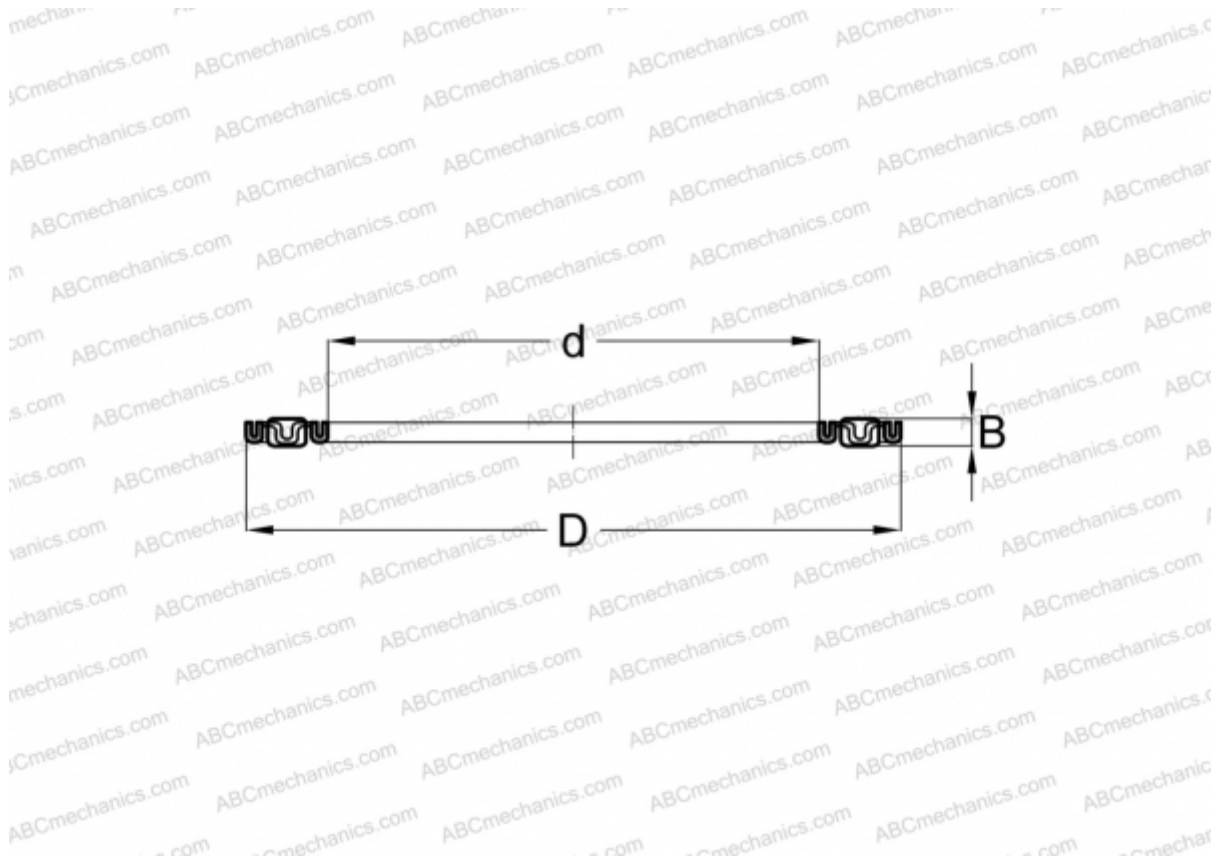

## AXK1226 INA

Needle roller thrust bearings

TYPE: Roller bearings, Thrust roller bearing, Needle, Needle roller and cage assemblies, single direction

### Technical specification

#### DIMENSIONS, MM

d	12,000
D	26,000
B	2,000

**WEIGHT, KG** 0,005

**MANUFACTURER** [INA](#)