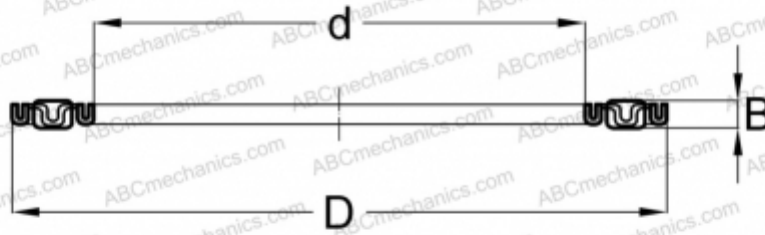

AXK 1528 ABC

Needle roller thrust bearings

TYPE: Roller bearings, Thrust roller bearing, Needle, Needle roller and cage assemblies, single direction

Technical specification

DIMENSIONS, MM

d	15,000
D	28,000
B	2,000

WEIGHT, KG 0,005

MANUFACTURER [ABC](#)

INTERCHANGE

FAG	AXK1528/ ANK1528
INA	AXK1528
NTN	AAXK 1102
TORRINGTON	FNT-1528
SKF	AXK 1528
IKO	NTB 1528