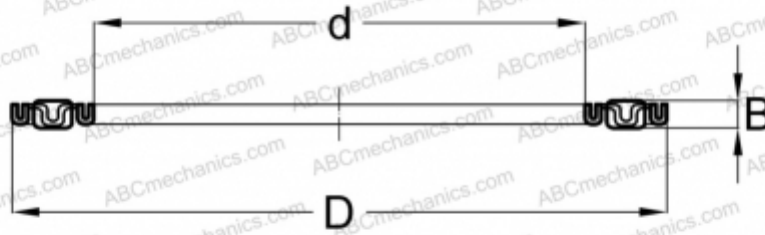

AXK1528 INA

Needle roller thrust bearings

TYPE: Roller bearings, Thrust roller bearing, Needle, Needle roller and cage assemblies, single direction

Technical specification

DIMENSIONS, MM

| | |
|---|--------|
| d | 15,000 |
| D | 28,000 |
| B | 2,000 |

WEIGHT, KG 0,005

MANUFACTURER [INA](#)

INTERCHANGE

| | |
|------------|----------------------------------|
| ABC | AXK 1528 |
| FAG | AXK1528/ ANK1528 |
| NTN | AAXK 1102 |
| TORRINGTON | FNT-1528 |
| SKF | AXK 1528 |
| IKO | NTB 1528 |