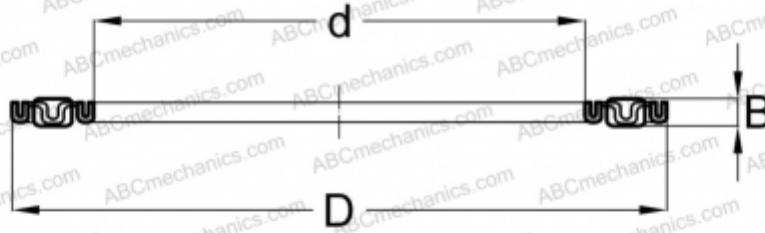

## AXK1730 INA

Needle roller thrust bearings

TYPE: Roller bearings, Thrust roller bearing, Needle, Needle roller and cage assemblies, single direction

### Technical specification

#### DIMENSIONS, MM

d	17,000
D	30,000
B	2,000

**WEIGHT, KG** 0,005

**MANUFACTURER** [INA](#)