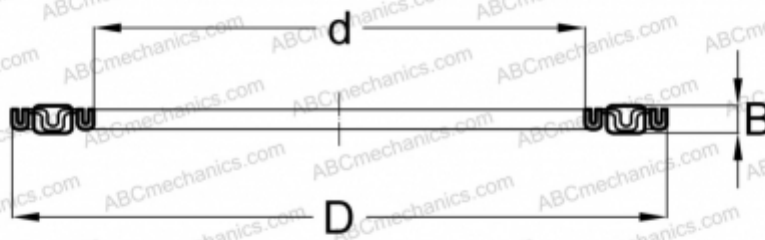

AXK2035/ ANK2035 FAG

Needle roller thrust bearings

TYPE: Roller bearings, Thrust roller bearing, Needle, Needle roller and cage assemblies, single direction

Technical specification

DIMENSIONS, MM

| | |
|---|--------|
| d | 20,000 |
| D | 35,000 |
| B | 2,000 |