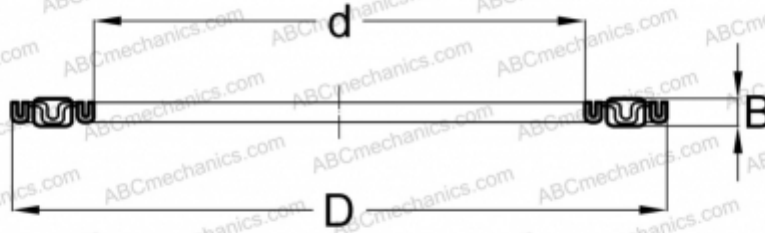

## AXK2035 INA

Needle roller thrust bearings

TYPE: Roller bearings, Thrust roller bearing, Needle, Needle roller and cage assemblies, single direction

### Technical specification

#### DIMENSIONS, MM

d	20,000
D	35,000
B	2,000

**WEIGHT, KG** 0,005

**MANUFACTURER** [INA](#)