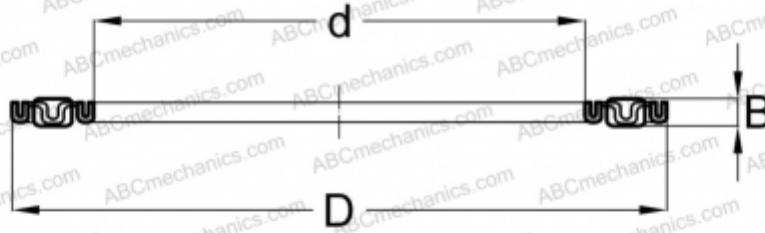

## AXK 2542 ABC

Needle roller thrust bearings

TYPE: Roller bearings, Thrust roller bearing, Needle, Needle roller and cage assemblies, single direction

### Technical specification

#### DIMENSIONS, MM

d	25,000
D	42,000
B	2,000

**WEIGHT, KG** 0,009

**MANUFACTURER** [ABC](#)