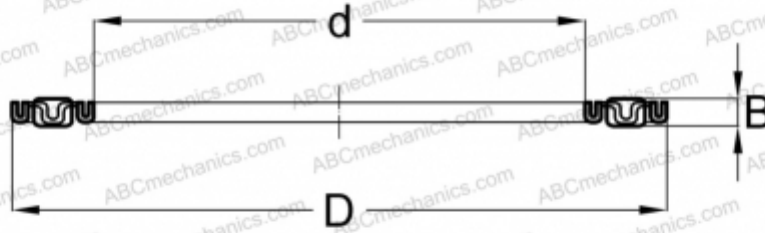

AXK3047 INA

Needle roller thrust bearings

TYPE: Roller bearings, Thrust roller bearing, Needle, Needle roller and cage assemblies, single direction

Technical specification

DIMENSIONS, MM

d	30,000
D	47,000
B	2,000

WEIGHT, KG 0,009

MANUFACTURER [INA](#)

INTERCHANGE

ABC	AXK 3047
FAG	AXK3047/ ANK3047
NTN	AAXK 1106
TORRINGTON	FNNTA-3047
SKF	AXK 3047
IKO	NTB 3047