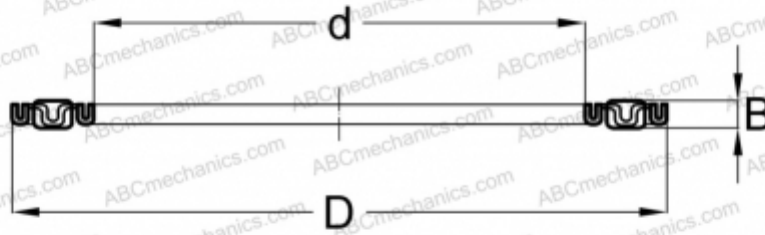

## AXK5578 INA

Needle roller thrust bearings

TYPE: Roller bearings, Thrust roller bearing, Needle, Needle roller and cage assemblies, single direction

### Technical specification

#### DIMENSIONS, MM

d	55,000
D	78,000
B	3,000

**WEIGHT, KG** 0,027

**MANUFACTURER** [INA](#)