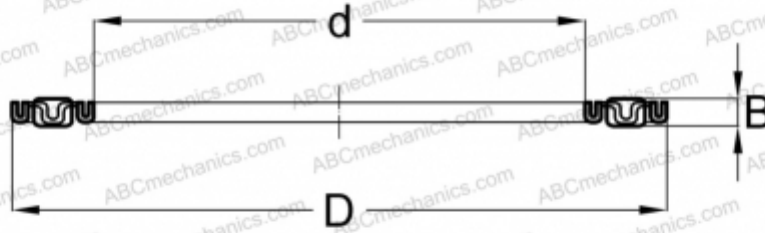

## AXK6590 INA

Needle roller thrust bearings

TYPE: Roller bearings, Thrust roller bearing, Needle, Needle roller and cage assemblies, single direction

### Technical specification

#### DIMENSIONS, MM

d	65,000
D	90,000
B	3,000

**WEIGHT, KG** 0,036

**MANUFACTURER** [INA](#)