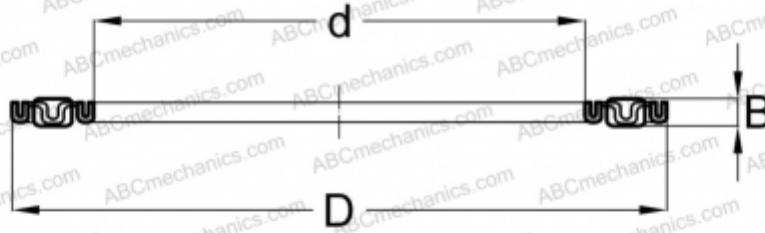

## AXK 90120 ABC

Needle roller thrust bearings

TYPE: Roller bearings, Thrust roller bearing, Needle, Needle roller and cage assemblies, single direction

### Technical specification

#### DIMENSIONS, MM

d	90,000
D	120,000
B	4,000

**WEIGHT, KG** 0,082

**MANUFACTURER** [ABC](#)