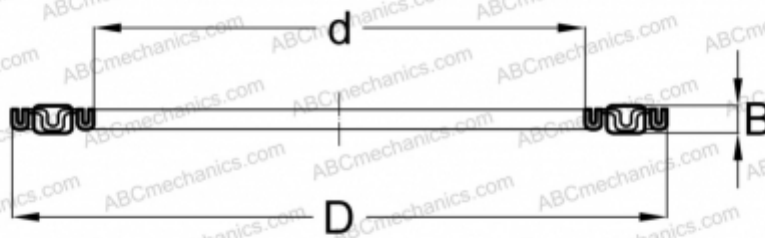

AXK90120/ ANK90120 FAG

Needle roller thrust bearings

TYPE: Roller bearings, Thrust roller bearing, Needle, Needle roller and cage assemblies, single direction

Technical specification

DIMENSIONS, MM

d	90,000
D	120,000
B	4,000

WEIGHT, KG 0,082

MANUFACTURER [FAG](#)

INTERCHANGE

ABC	AXK 90120
INA	AXK90120
NTN	AAXK 1118
TORRINGTON	AXK-90120
SKF	AXK 90120
IKO	NTB 90120