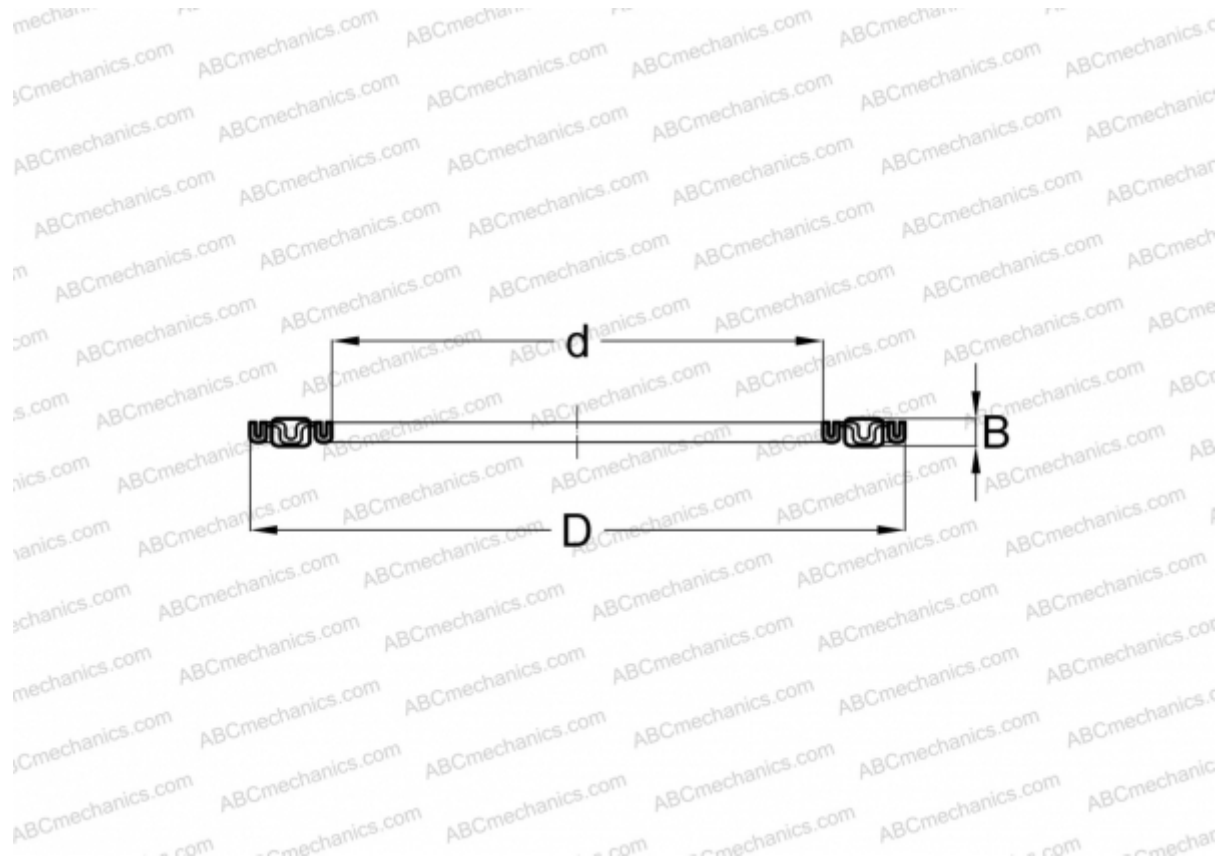

AXK100135 INA

Needle roller thrust bearings

TYPE: Roller bearings, Thrust roller bearing, Needle, Needle roller and cage assemblies, single direction

Technical specification

DIMENSIONS, MM

d	100,000
D	135,000
B	4,000

WEIGHT, KG 0,109

MANUFACTURER [INA](#)

INTERCHANGE

ABC	AXK 100135
FAG	AXK100135/ ANK100135
NTN	AAXK 1120
TORRINGTON	AXK-100135
SKF	AXK 100135
IKO	NTB 100135