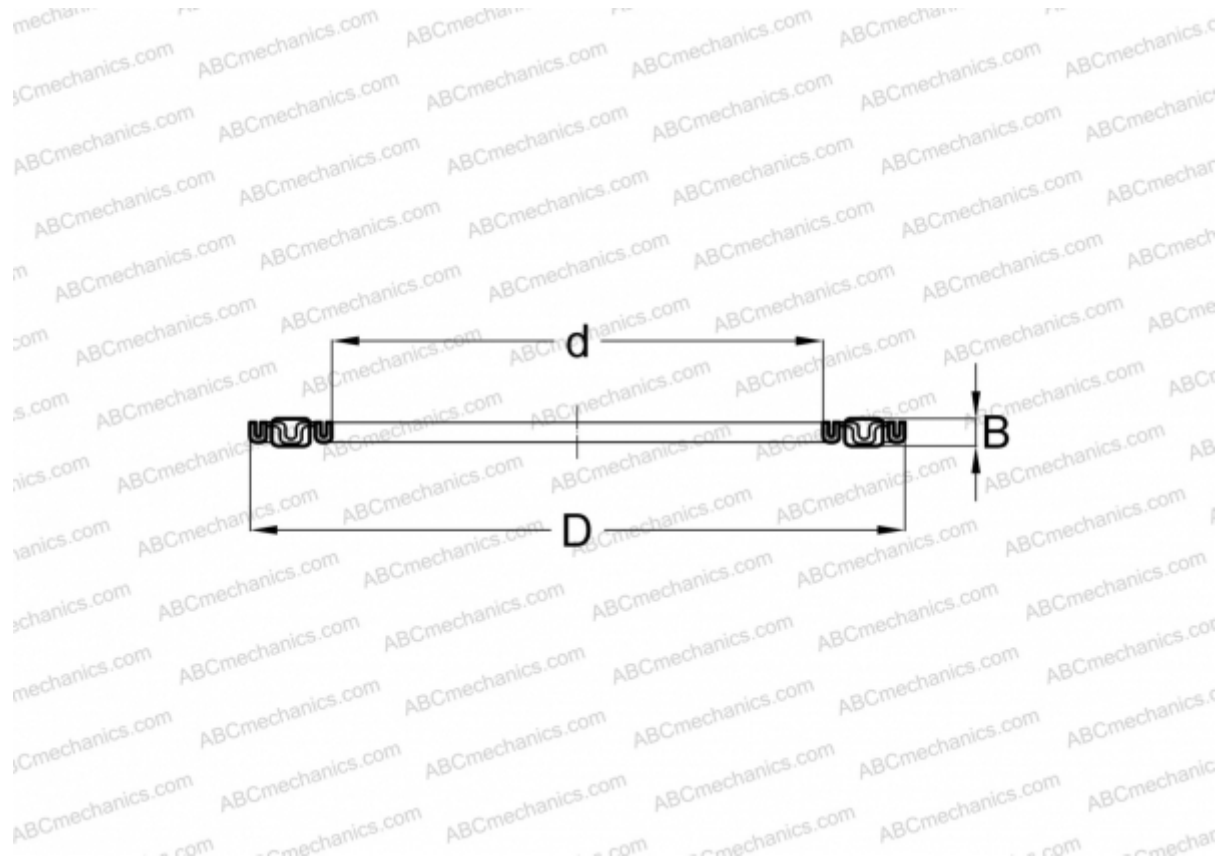

AXK110145 INA

Needle roller thrust bearings

TYPE: Roller bearings, Thrust roller bearing, Needle, Needle roller and cage assemblies, single direction

Technical specification

DIMENSIONS, MM

d	110,000
D	145,000
B	4,000

WEIGHT, KG 0,118

MANUFACTURER [INA](#)

INTERCHANGE

ABC	AXK 110145
FAG	AXK110145/ ANK110145
NTN	AAXK 1122
TORRINGTON	AXK-110145
SKF	AXK 110145
IKO	NTB 110145