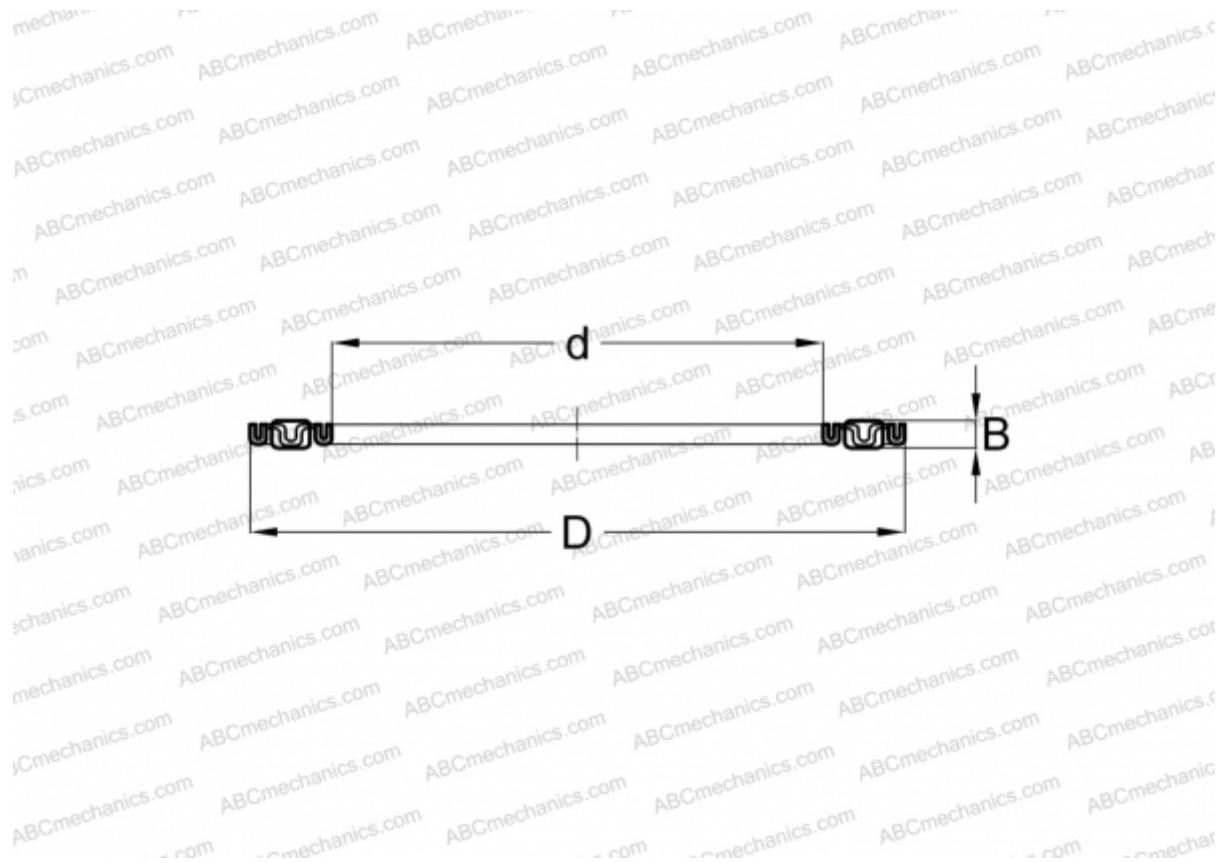

AXK120155/ ANK120155 FAG

Needle roller thrust bearings

TYPE: Roller bearings, Thrust roller bearing, Needle, Needle roller and cage assemblies, single direction

Technical specification

DIMENSIONS, MM

d	120,000
D	155,000
B	4,000

WEIGHT, KG 0,127

MANUFACTURER [FAG](#)

INTERCHANGE

ABC	AXK 120155
INA	AXK120155
NTN	AAXK 1124
TORRINGTON	AXK-120155
SKF	AXK 120155
IKO	NTB 120155