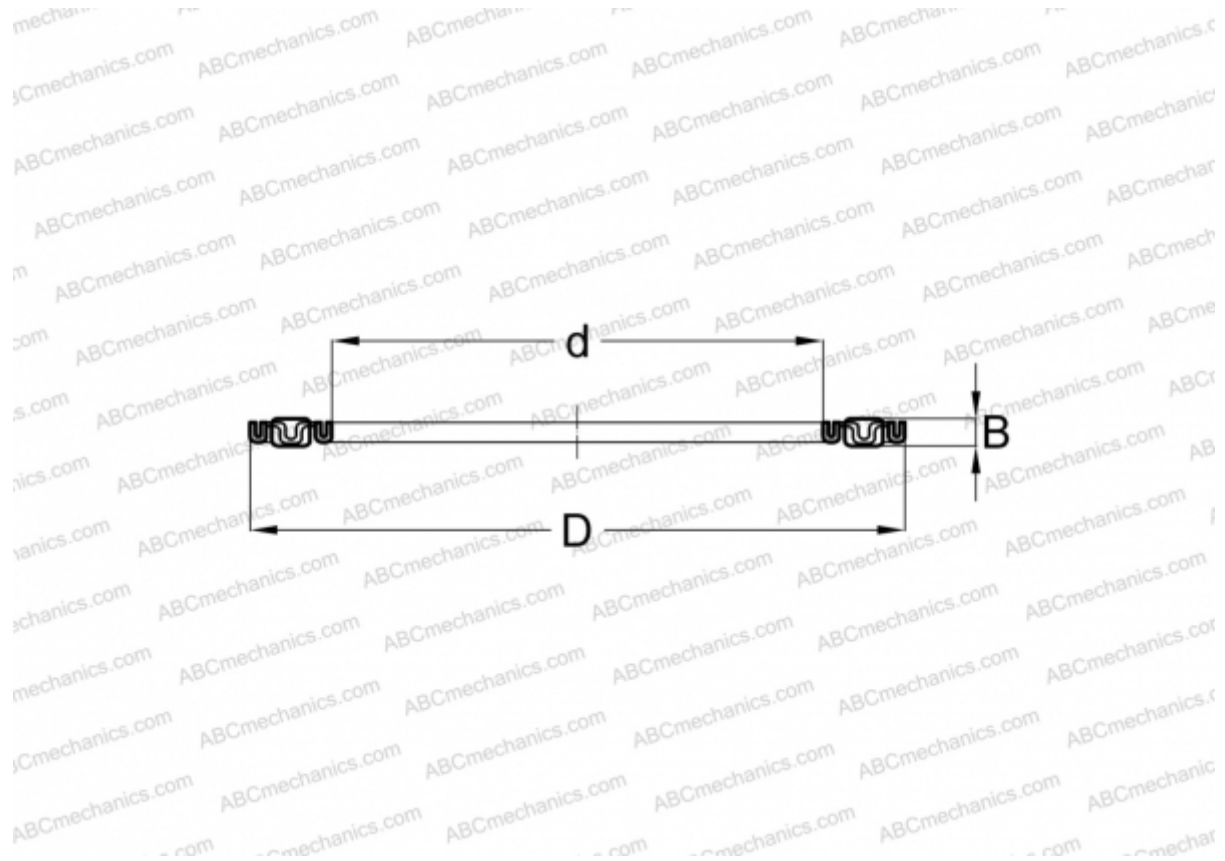

AXK120155 INA

Needle roller thrust bearings

TYPE: Roller bearings, Thrust roller bearing, Needle, Needle roller and cage assemblies, single direction

Technical specification

DIMENSIONS, MM

d	120,000
D	155,000
B	4,000

WEIGHT, KG 0,127

MANUFACTURER [INA](#)

INTERCHANGE

ABC	AXK 120155
FAG	AXK120155/ ANK120155
NTN	AAXK 1124
TORRINGTON	AXK-120155
SKF	AXK 120155
IKO	NTB 120155