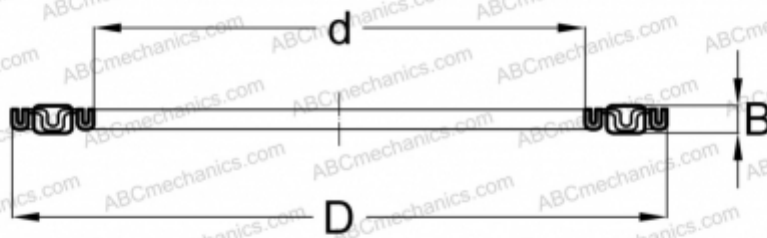

## AXK140180 INA

Needle roller thrust bearings

TYPE: Roller bearings, Thrust roller bearing, Needle, Needle roller and cage assemblies, single direction

### Technical specification

#### DIMENSIONS, MM

d	140,000
D	180,000
B	5,000

**WEIGHT, KG** 0,213

**MANUFACTURER** [INA](#)