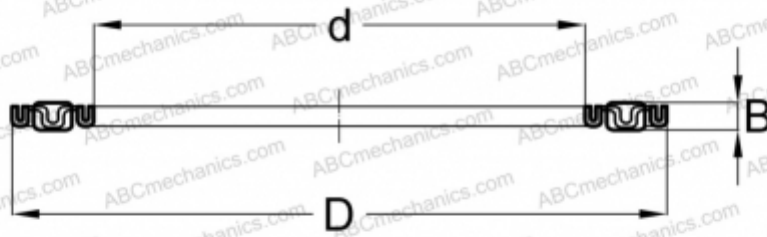

## AXK150190 INA

Needle roller thrust bearings

TYPE: Roller bearings, Thrust roller bearing, Needle, Needle roller and cage assemblies, single direction

### Technical specification

#### DIMENSIONS, MM

d	150,000
D	190,000
B	5,000

**WEIGHT, KG** 0,227

**MANUFACTURER** [INA](#)