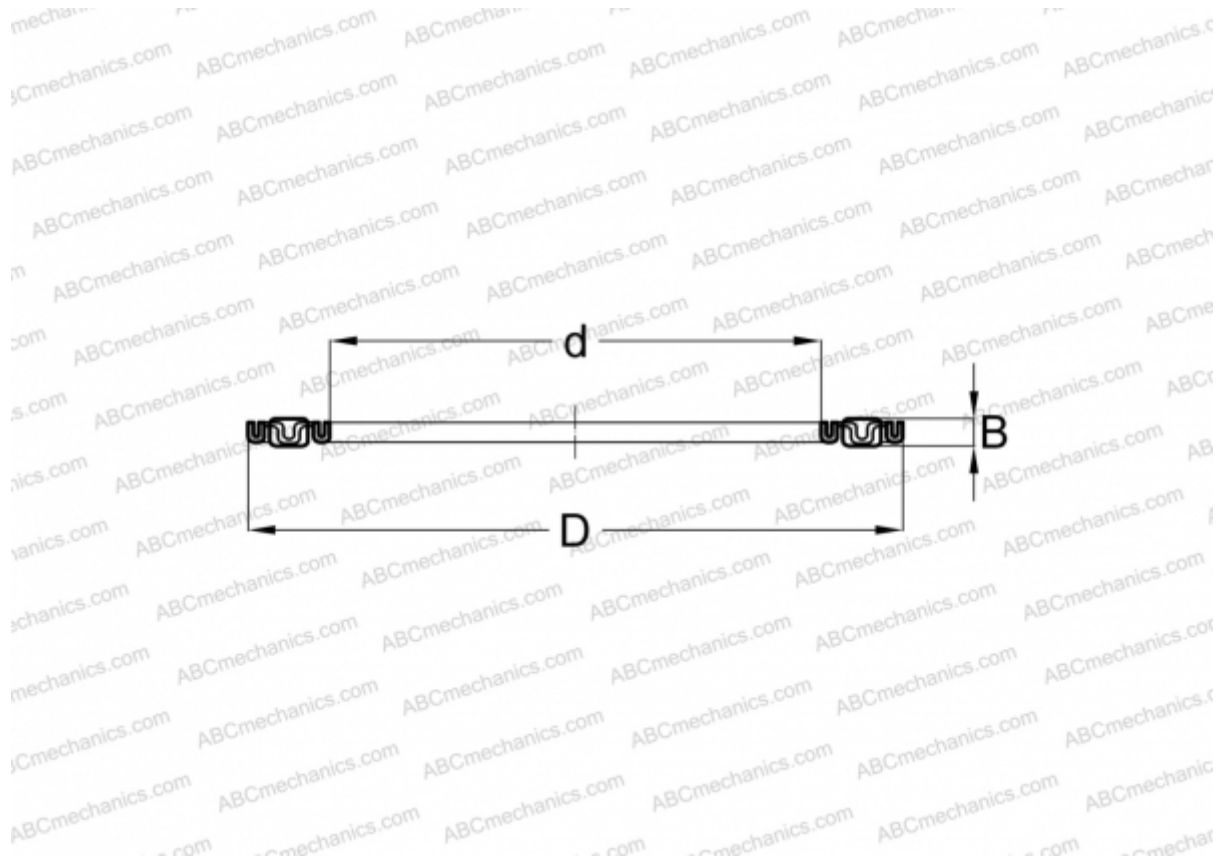

AXK 160200 ABC

Needle roller thrust bearings

TYPE: Roller bearings, Thrust roller bearing, Needle, Needle roller and cage assemblies, single direction

Technical specification

DIMENSIONS, MM

| | |
|---|---------|
| d | 160,000 |
| D | 200,000 |
| B | 5,000 |

WEIGHT, KG 0,240

MANUFACTURER [ABC](#)

INTERCHANGE

| | |
|------------|--------------------------------------|
| FAG | AXK160200/ ANK160200 |
| INA | AXK160200 |
| NTN | AAXK 1132 |
| TORRINGTON | AXK-160200 |
| SKF | AXK 160200 |