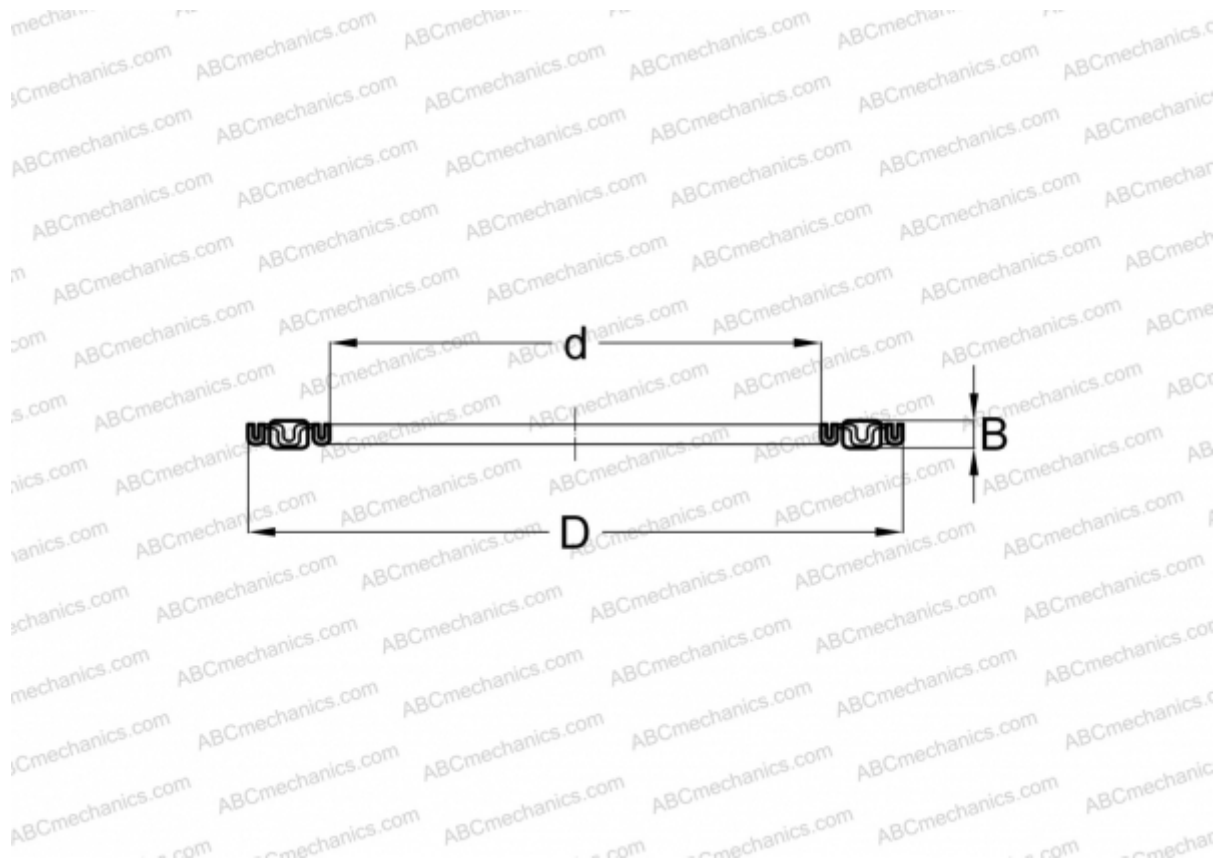

## AXK160200/ ANK160200 FAG

Needle roller thrust bearings

TYPE: Roller bearings, Thrust roller bearing, Needle, Needle roller and cage assemblies, single direction

### Technical specification

#### DIMENSIONS, MM

d	160,000
D	200,000
B	5,000

**WEIGHT, KG** 0,240

**MANUFACTURER** [FAG](#)