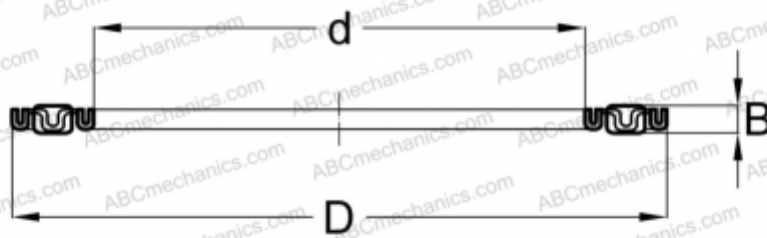

AXK160200 INA

Needle roller thrust bearings

TYPE: Roller bearings, Thrust roller bearing, Needle, Needle roller and cage assemblies, single direction

Technical specification

DIMENSIONS, MM

d	160,000
D	200,000
B	5,000

WEIGHT, KG 0,240

MANUFACTURER [INA](#)

INTERCHANGE

ABC	AXK 160200
FAG	AXK160200/ ANK160200
NTN	AAXK 1132
TORRINGTON	AXK-160200
SKF	AXK 160200