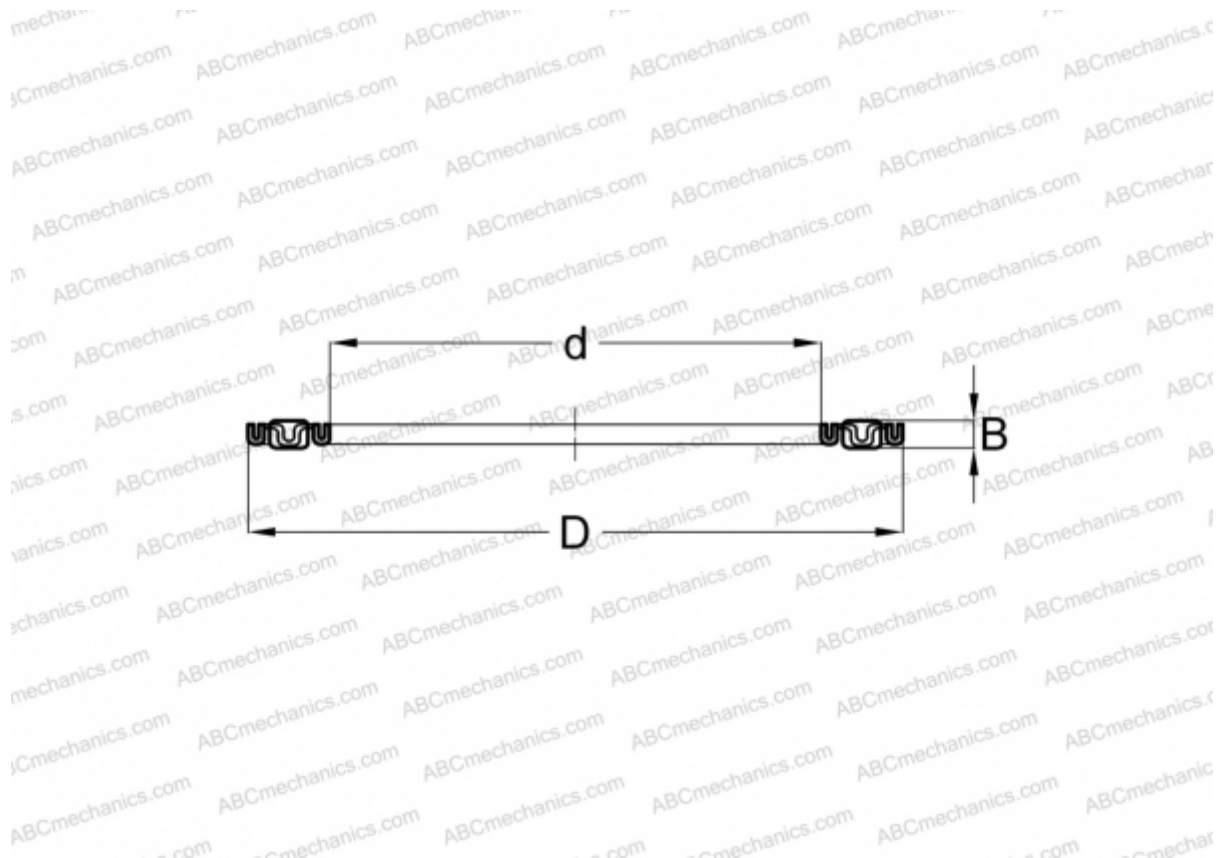

AXK 560x606x5 ABC

Needle roller thrust bearings

TYPE: Roller bearings, Thrust roller bearing, Needle, Needle roller and cage assemblies, single direction

Technical specification

DIMENSIONS, MM

d	560,000
D	606,000
B	5,000

WEIGHT, KG 0,650

MANUFACTURER [ABC](#)

INTERCHANGE

INA	AXK560x606x5
-----	------------------------------