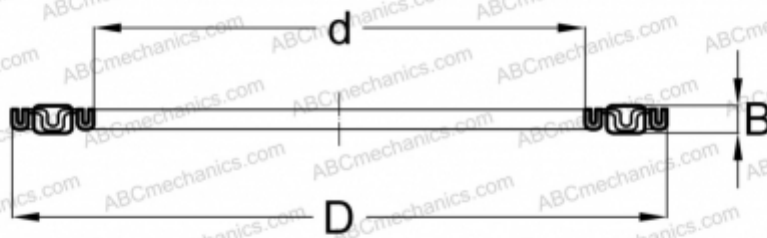

AXK560x606x5 INA

Needle roller thrust bearings

TYPE: Roller bearings, Thrust roller bearing, Needle, Needle roller and cage assemblies, single direction

Technical specification

DIMENSIONS, MM

d	560,000
D	606,000
B	5,000

WEIGHT, KG 0,650

MANUFACTURER [INA](#)

INTERCHANGE

ABC	AXK 560x606x5
-----	-------------------------------