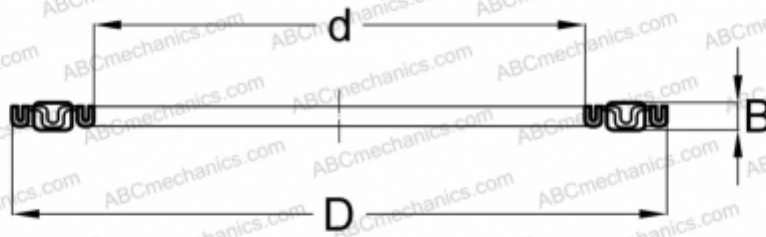

## NTA-512 NSK

Needle roller thrust bearings

TYPE: Roller bearings, Thrust roller bearing, Needle, Needle roller and cage assemblies, single direction, series NTA, NTC (NSK), inch size

### Technical specification

#### DIMENSIONS, MM

d	7,925
D	19,050
B	1,984

**WEIGHT, KG** 0,002

**MANUFACTURER** [NSK](#)