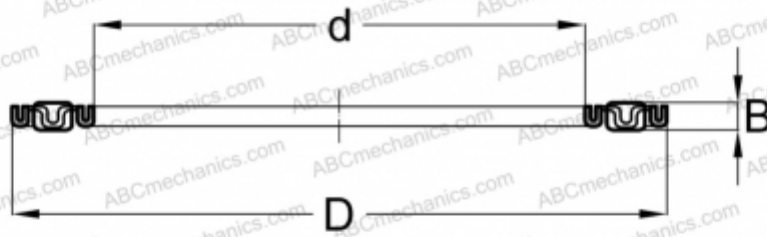

NTA-1018 NSK

Needle roller thrust bearings

TYPE: Roller bearings, Thrust roller bearing, Needle, Needle roller and cage assemblies, single direction, series NTA, NTC (NSK), inch size

Technical specification

DIMENSIONS, MM

| | |
|---|--------|
| d | 15,875 |
| D | 28,575 |
| B | 1,984 |

MANUFACTURER [NSK](#)

ASSOCIATED PRODUCTS

TRA-1018, TRB-1018, TRC-1018, TRD-1018, TRE-1018