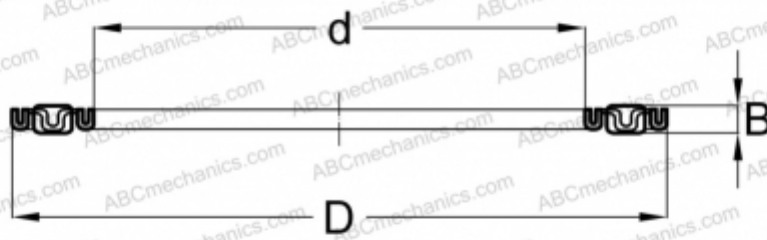

NTA-1220 NSK

Needle roller thrust bearings

TYPE: Roller bearings, Thrust roller bearing, Needle, Needle roller and cage assemblies, single direction, series NTA, NTC (NSK), inch size

Technical specification

DIMENSIONS, MM

d	19,050
D	31,750
B	1,984

WEIGHT, KG 0,004

MANUFACTURER [NSK](#)

ASSOCIATED PRODUCTS

TRA-1220, TRB-1220, TRC-1220, TRD-1220, TRE-1220