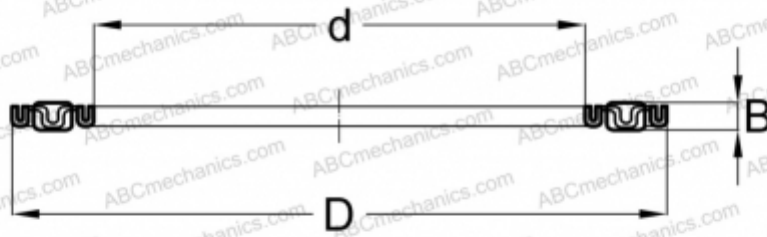

## NTC-1427 NSK

Needle roller thrust bearings

TYPE: Roller bearings, Thrust roller bearing, Needle, Needle roller and cage assemblies, single direction, series NTA, NTC (NSK), inch size

### Technical specification

#### DIMENSIONS, MM

d	22,225
D	42,850
B	1,984

**WEIGHT, KG** 0,009

**MANUFACTURER** [NSK](#)