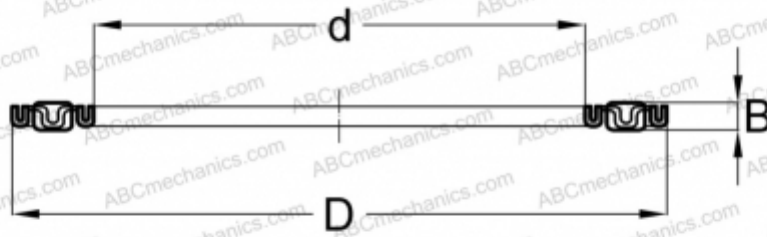

NTA-1828 NSK

Needle roller thrust bearings

TYPE: Roller bearings, Thrust roller bearing, Needle, Needle roller and cage assemblies, single direction, series NTA, NTC (NSK), inch size

Technical specification

DIMENSIONS, MM

d	28,575
D	44,450
B	1,984

WEIGHT, KG 0,009

MANUFACTURER [NSK](#)

ASSOCIATED PRODUCTS

TRA-1828, TRB-1828, TRC-1828, TRD-1828