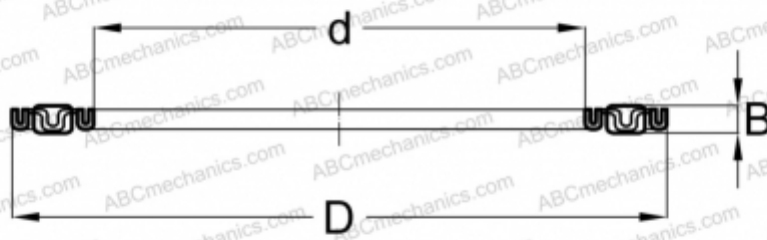

NTA-2031 NSK

Needle roller thrust bearings

TYPE: Roller bearings, Thrust roller bearing, Needle, Needle roller and cage assemblies, single direction, series NTA, NTC (NSK), inch size

Technical specification

DIMENSIONS, MM

d	31,750
D	49,200
B	1,984

WEIGHT, KG 0,010

MANUFACTURER [NSK](#)

ASSOCIATED PRODUCTS

TRA-2031, TRB-2031, TRC-2031, TRD-2031