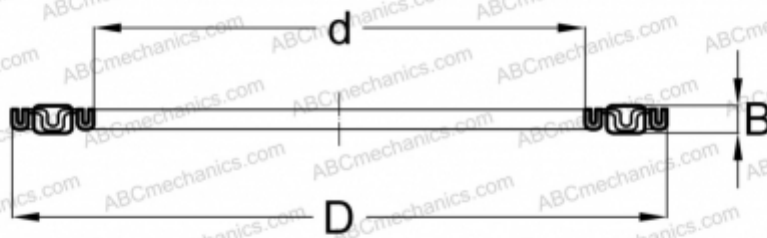

NTA-2233 NSK

Needle roller thrust bearings

TYPE: Roller bearings, Thrust roller bearing, Needle, Needle roller and cage assemblies, single direction, series NTA, NTC (NSK), inch size

Technical specification

DIMENSIONS, MM

d	34,925
D	52,375
B	1,984

WEIGHT, KG 0,010

MANUFACTURER [NSK](#)

ASSOCIATED PRODUCTS

TRA-2233, TRB-2233, TRC-2233, TRD-2233, TRE-2233