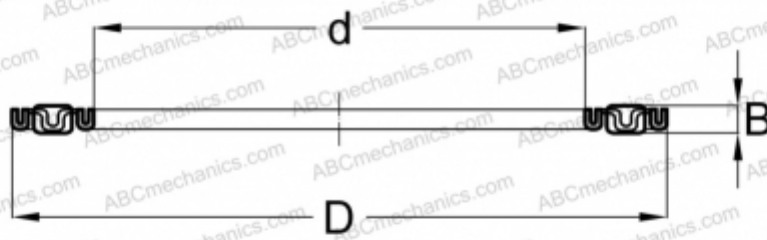

## NTA-2435 NSK

Needle roller thrust bearings

TYPE: Roller bearings, Thrust roller bearing, Needle, Needle roller and cage assemblies, single direction, series NTA, NTC (NSK), inch size

### Technical specification

#### DIMENSIONS, MM

d	38,100
D	55,550
B	1,984

**WEIGHT, KG** 0,011

**MANUFACTURER** [NSK](#)