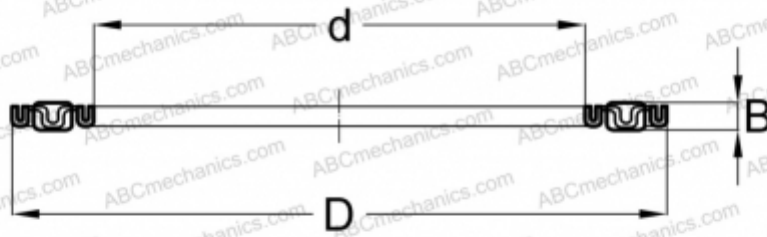

NTA-2840 NSK

Needle roller thrust bearings

TYPE: Roller bearings, Thrust roller bearing, Needle, Needle roller and cage assemblies, single direction, series NTA, NTC (NSK), inch size

Technical specification

DIMENSIONS, MM

d	44,450
D	63,500
B	1,984

WEIGHT, KG 0,014

MANUFACTURER [NSK](#)

ASSOCIATED PRODUCTS

TRA-2840, TRB-2840, TRC-2840, TRD-2840