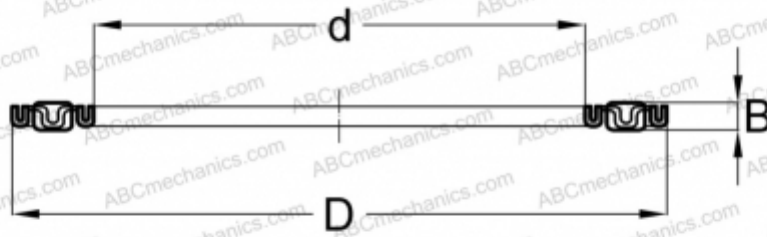

## NTA-3446 NSK

Needle roller thrust bearings

TYPE: Roller bearings, Thrust roller bearing, Needle, Needle roller and cage assemblies, single direction, series NTA, NTC (NSK), inch size

### Technical specification

#### DIMENSIONS, MM

d	53,975
D	73,025
B	1,984

**WEIGHT, KG** 0,016

**MANUFACTURER** [NSK](#)