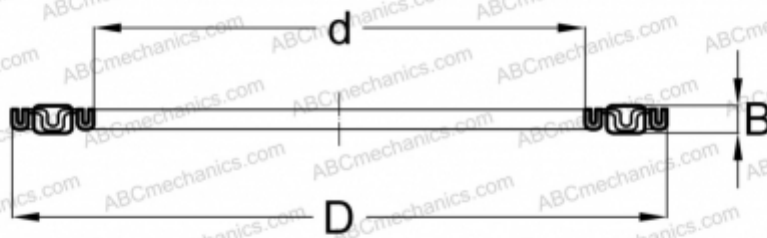

NTA-3648 NSK

Needle roller thrust bearings

TYPE: Roller bearings, Thrust roller bearing, Needle, Needle roller and cage assemblies, single direction, series NTA, NTC (NSK), inch size

Technical specification

DIMENSIONS, MM

d	57,150
D	76,200
B	1,984

WEIGHT, KG 0,017

MANUFACTURER [NSK](#)

ASSOCIATED PRODUCTS

TRA-3648, TRB-3648, TRC-3648, TRD-3648