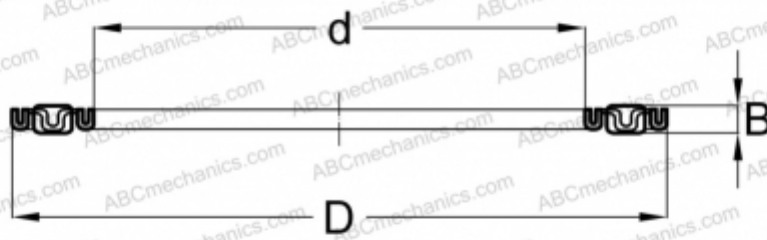

NTA-3650 NSK

Needle roller thrust bearings

TYPE: Roller bearings, Thrust roller bearing, Needle, Needle roller and cage assemblies, single direction, series NTA, NTC (NSK), inch size

Technical specification

DIMENSIONS, MM

d	57,150
D	79,375
B	3,175

WEIGHT, KG 0,029

MANUFACTURER [NSK](#)