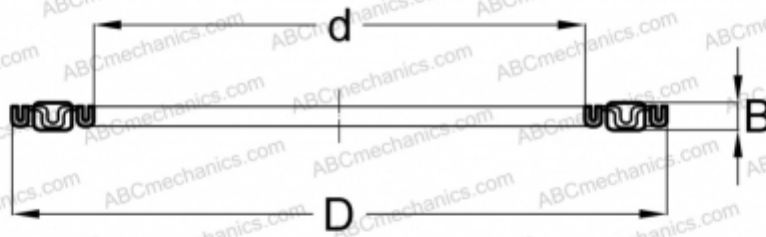

NTA-4458 NSK

Needle roller thrust bearings

TYPE: Roller bearings, Thrust roller bearing, Needle, Needle roller and cage assemblies, single direction, series NTA, NTC (NSK), inch size

Technical specification

DIMENSIONS, MM

d	69,850
D	92,075
B	3,175

WEIGHT, KG 0,037

MANUFACTURER [NSK](#)

ASSOCIATED PRODUCTS

TRA-4458, TRB-4458, TRC-4458, TRD-4458