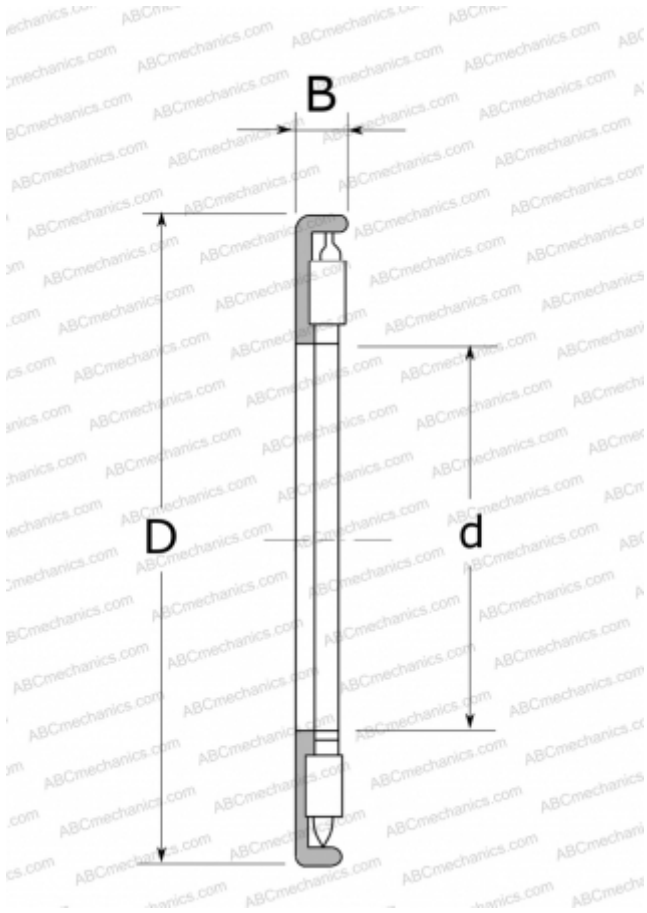

FB503503 NSK

Needle roller thrust bearings

TYPE: Roller bearings, Thrust roller bearing, Needle, Needle roller and cage assemblies, single direction, with integrated raceway washers, series FB (NSK)

Technical specification

DIMENSIONS, MM

d	35,000
D	53,000
B	2,800

WEIGHT, KG

0,019

MANUFACTURER

[NSK](#)

ASSOCIATED PRODUCTS

FTRA-3553, FTRB-3553, FTRC-3553, FTRD-3553, FTRE-3553