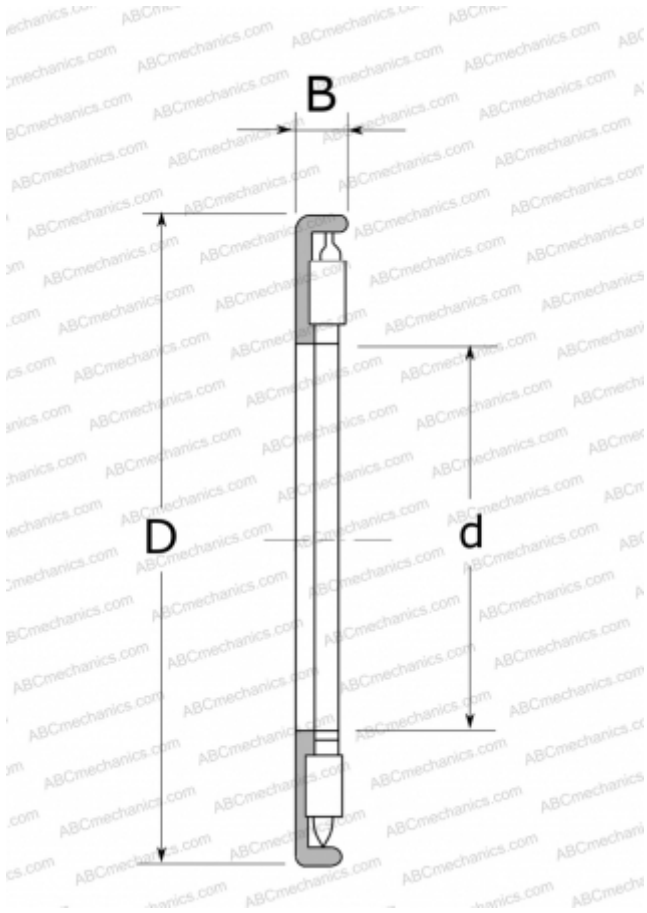

FB504001 NSK

Needle roller thrust bearings

TYPE: Roller bearings, Thrust roller bearing, Needle, Needle roller and cage assemblies, single direction, with integrated raceway washers, series FB (NSK)

Technical specification

DIMENSIONS, MM

d	40,000
D	60,000
B	2,800

WEIGHT, KG

0,025

MANUFACTURER

[NSK](#)

ASSOCIATED PRODUCTS

FTRA-4060, FTRB-4060, FTRC-4060, FTRD-4060, FTRE-4060