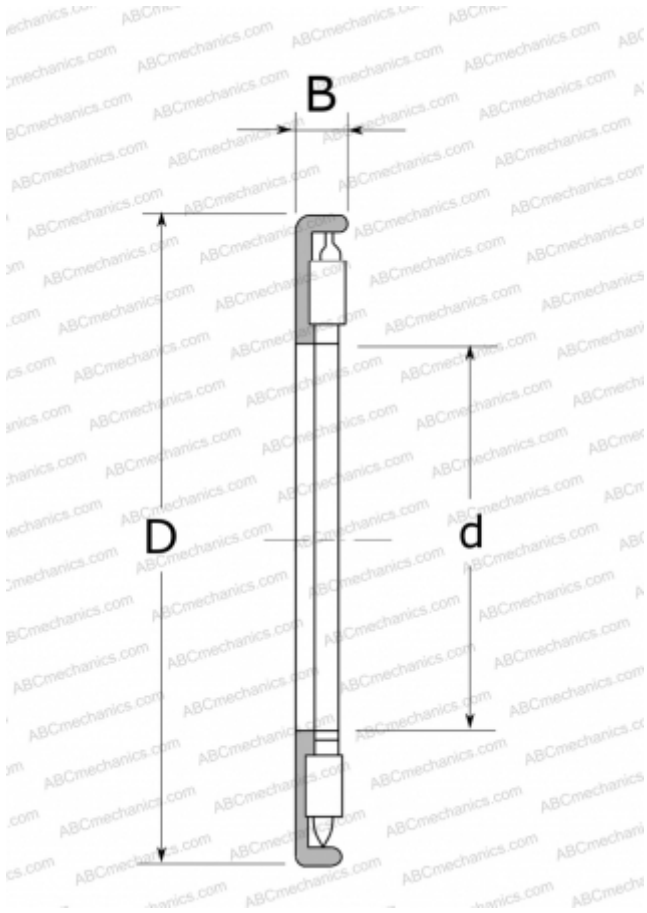

FB504501 NSK

Needle roller thrust bearings

TYPE: Roller bearings, Thrust roller bearing, Needle, Needle roller and cage assemblies, single direction, with integrated raceway washers, series FB (NSK)

Technical specification

DIMENSIONS, MM

d	45,000
D	65,000
B	2,800

WEIGHT, KG

0,027

MANUFACTURER

[NSK](#)

ASSOCIATED PRODUCTS

FTRA-4565, FTRB-4565, FTRC-4565, FTRD-4565, FTRE-4565