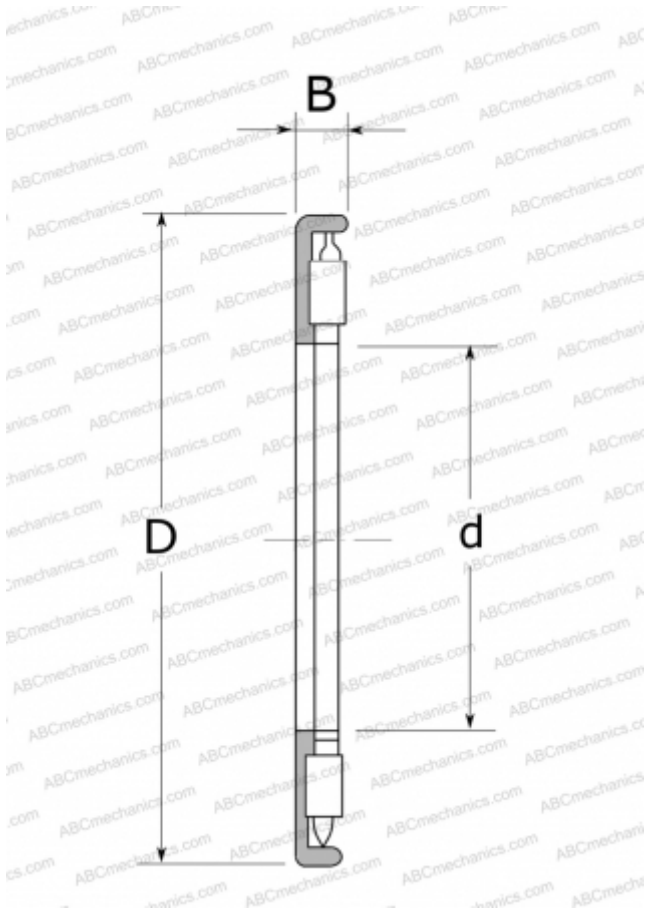

FB505002 NSK

Needle roller thrust bearings

TYPE: Roller bearings, Thrust roller bearing, Needle, Needle roller and cage assemblies, single direction, with integrated raceway washers, series FB (NSK)

Technical specification

DIMENSIONS, MM

d	50,000
D	70,000
B	2,800

WEIGHT, KG

0,030

MANUFACTURER

[NSK](#)

ASSOCIATED PRODUCTS

FTRA-5070, FTRB-5070, FTRC-5070, FTRD-5070, FTRE-5070