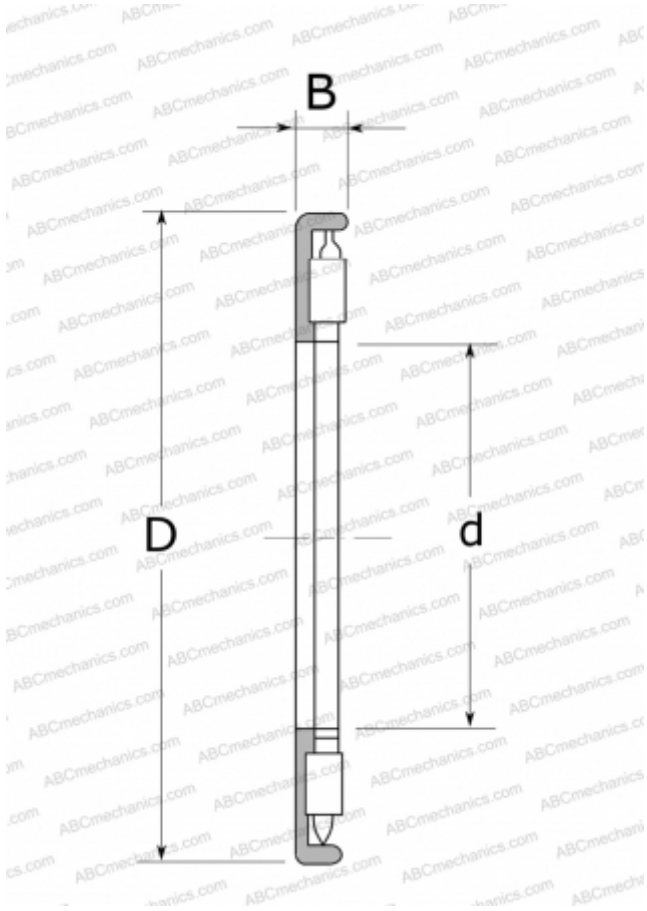

FB505501 NSK

Needle roller thrust bearings

TYPE: Roller bearings, Thrust roller bearing, Needle, Needle roller and cage assemblies, single direction, with integrated raceway washers, series FB (NSK)

Technical specification

DIMENSIONS, MM

d	55,000
D	75,000
B	2,800

MANUFACTURER

[NSK](#)

ASSOCIATED PRODUCTS

FTRA-5575, FTRB-5575, FTRC-5575, FTRD-5575, FTRE-5575