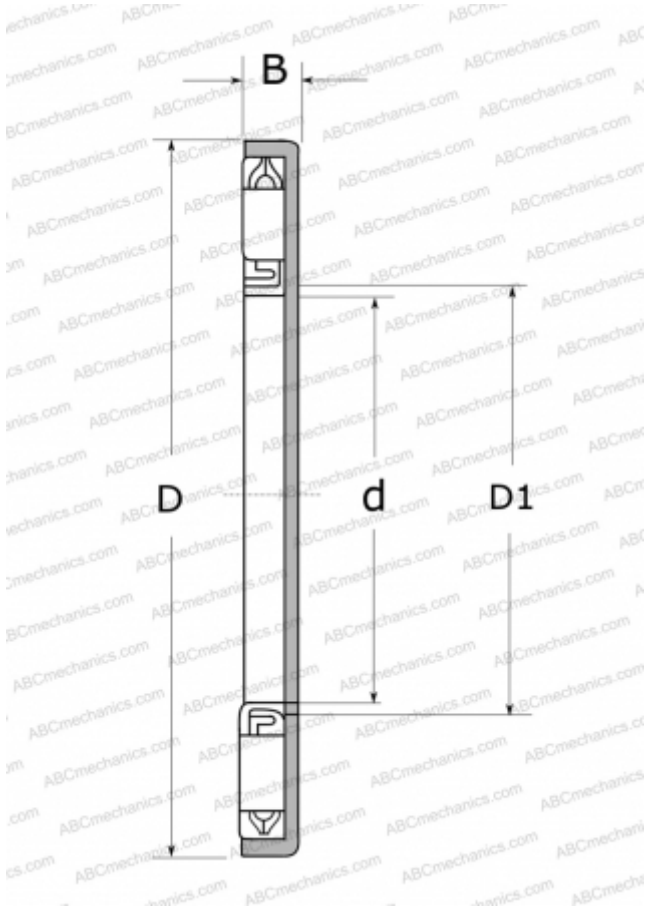

FG503006 NSK

Needle roller thrust bearings

TYPE: Roller bearings, Thrust roller bearing, Needle, Needle roller and cage assemblies, single direction, with integrated raceway washers, series FG (ex2) (NSK)

Technical specification

DIMENSIONS, MM

d	30,000
D	47,000
D1	30,000
B	2,824

WEIGHT, KG

0,015

MANUFACTURER

[NSK](#)