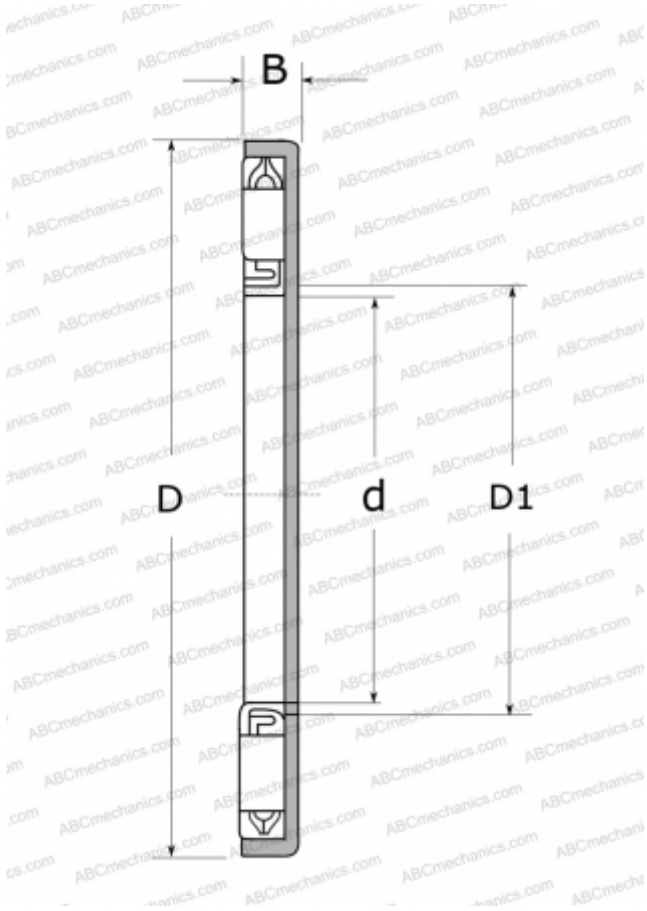

FG503502 NSK

Needle roller thrust bearings

TYPE: Roller bearings, Thrust roller bearing, Needle, Needle roller and cage assemblies, single direction, with integrated raceway washers, series FG (ex2) (NSK)

Technical specification

DIMENSIONS, MM

d	35,000
D	53,000
D1	35,000
B	2,824

WEIGHT, KG

0,018

MANUFACTURER

[NSK](#)